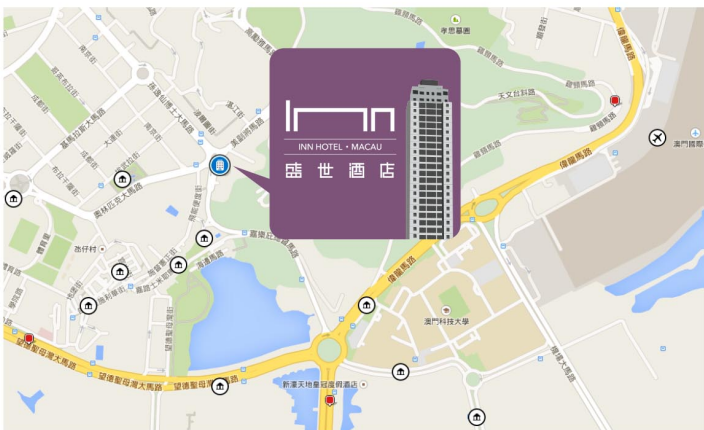

英皇酒店集團 Emperor Hotels Group

英皇娛樂酒店 Grand Emperor Hotel
英皇駿景酒店 THE EMPEROR (HAPPY VALLEY) HOTEL

INN HOTEL
世酒店

MORI MORI
SERVICED APARTMENTS